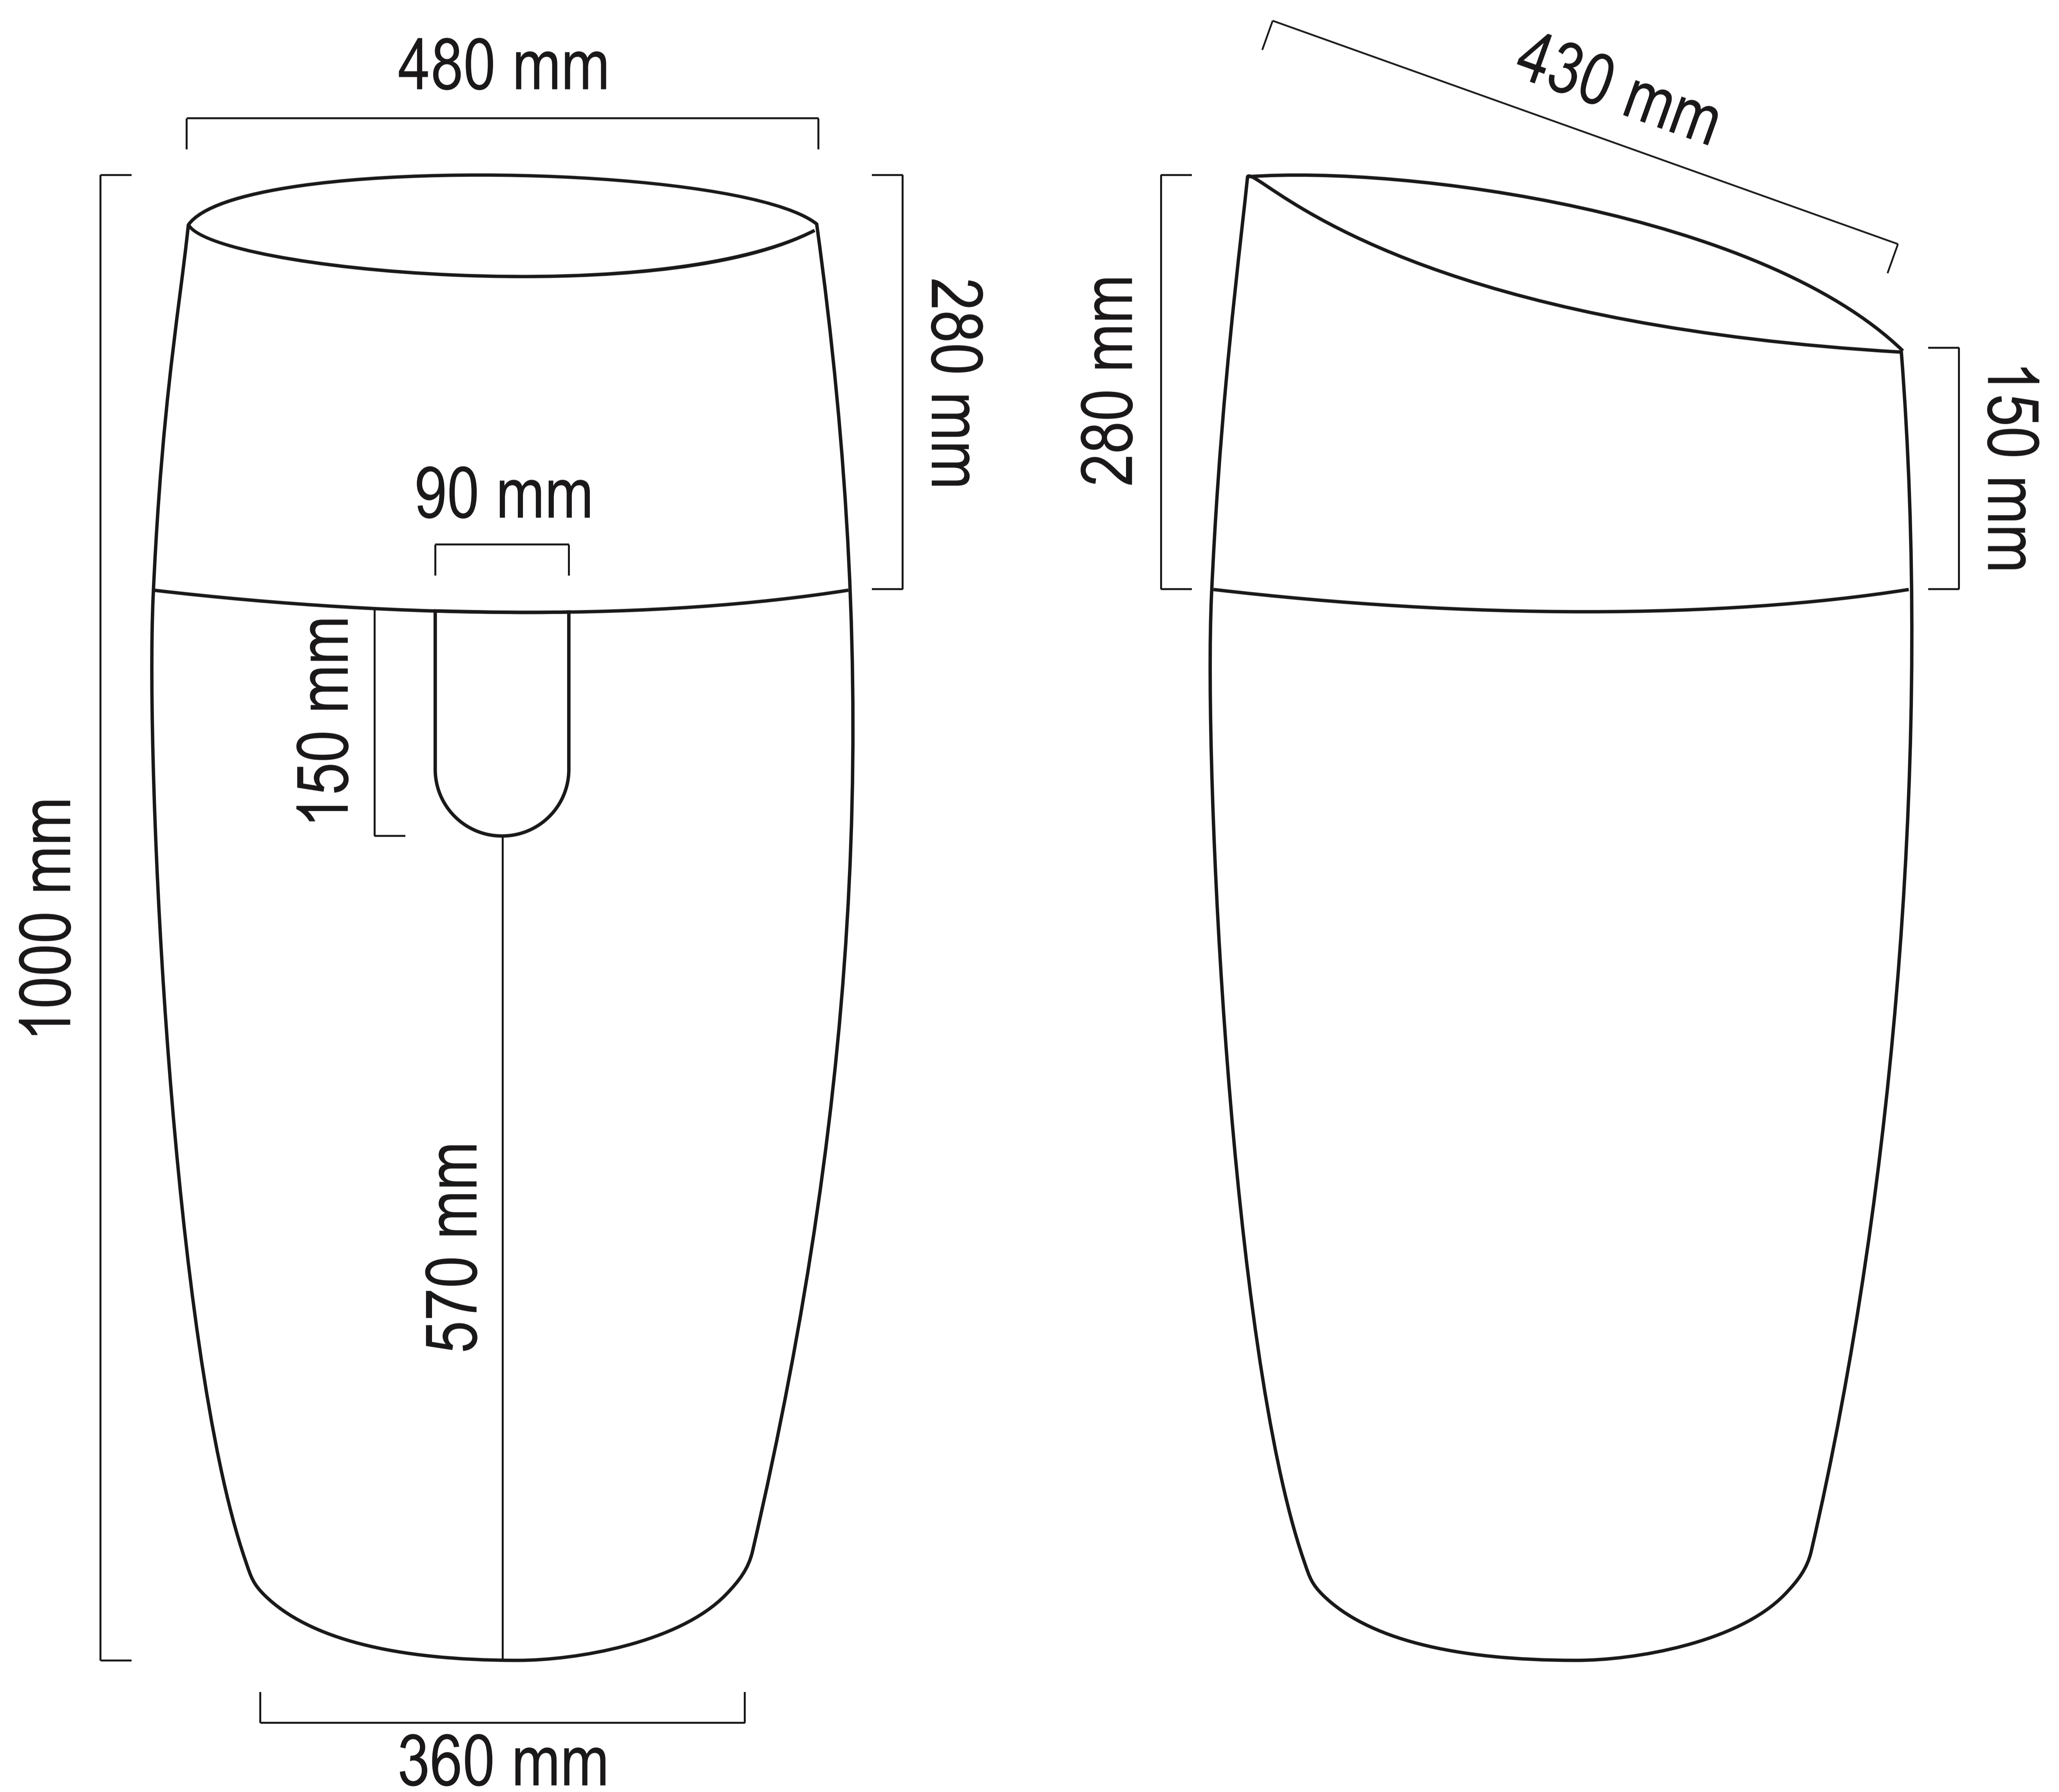

Stone Pedestal Wash Basin - Konig

Product Code : 9057

Technical Drawing

All dimension are in **mm**